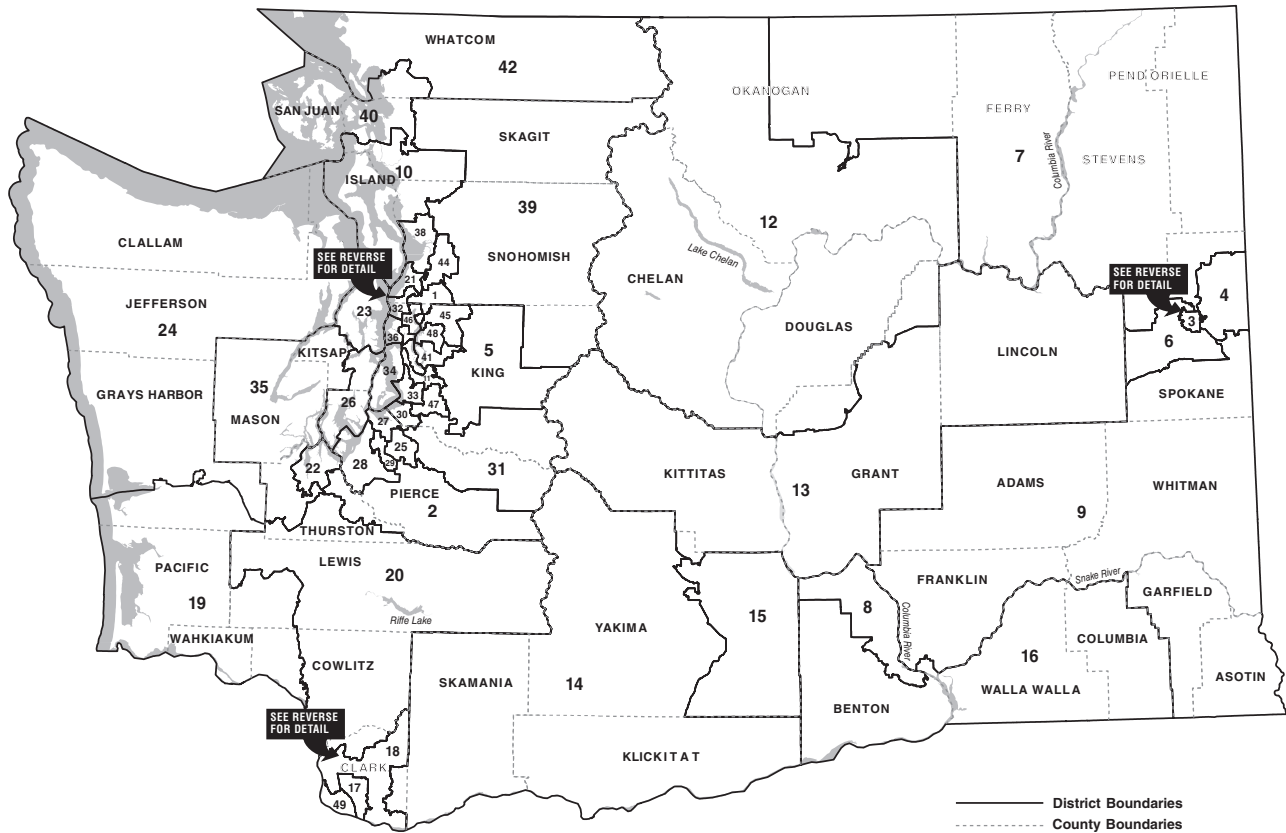

2020 Statewide Legislative District Map With Legislative Members

District 1
Sen. Derek Stanford, D
Rep. Davina Duerr, D
Rep. Shelley Kloba, D

District 2
Sen. Randi Becker, R
Rep. Andrew Barkis, R
Rep. J.T. Wilcox, R