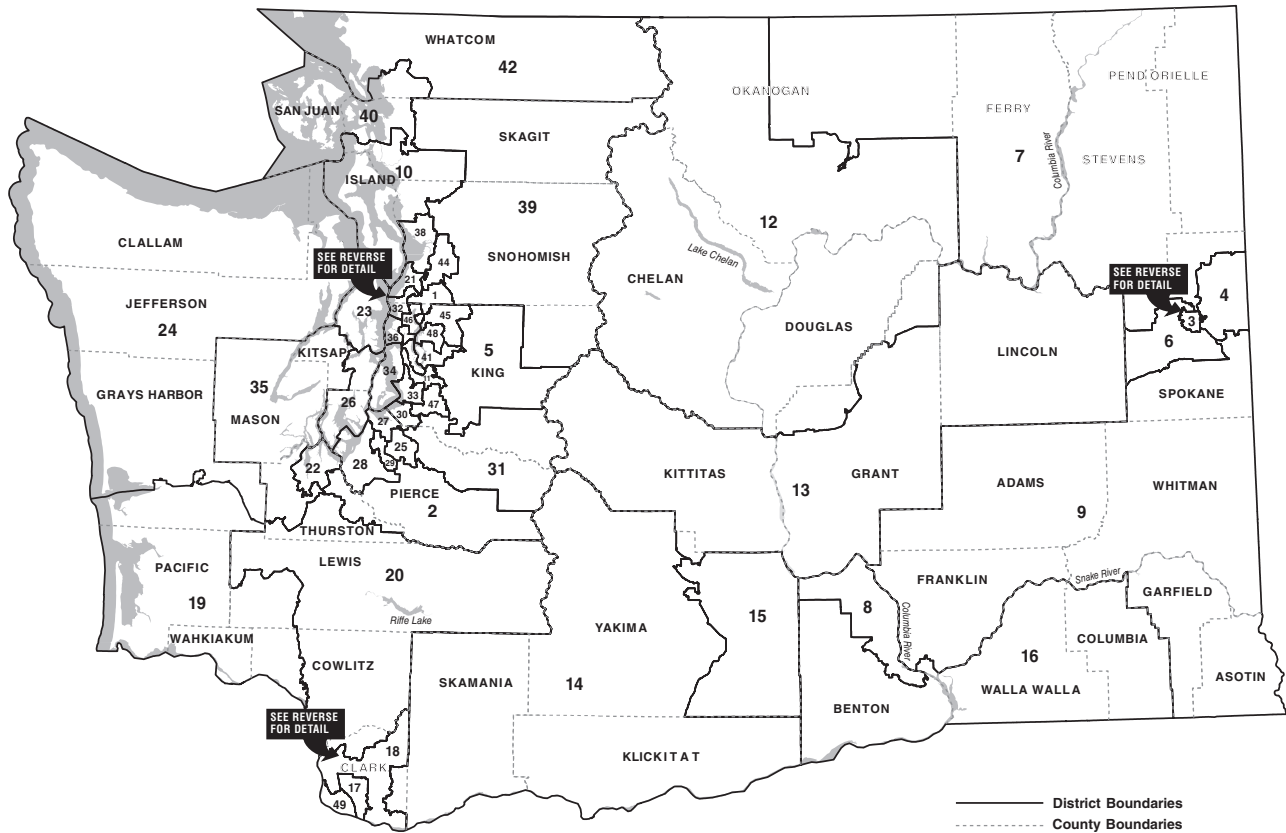

2021 Statewide Legislative District Map With Legislative Members

District 1
Sen. Derek Stanford, D
Rep. Davina Duerr, D
Rep. Shelley Kloba, D

District 2
Sen. Jim McCune, R
Rep. Andrew Barkis, R
Rep. J.T. Wilcox, R