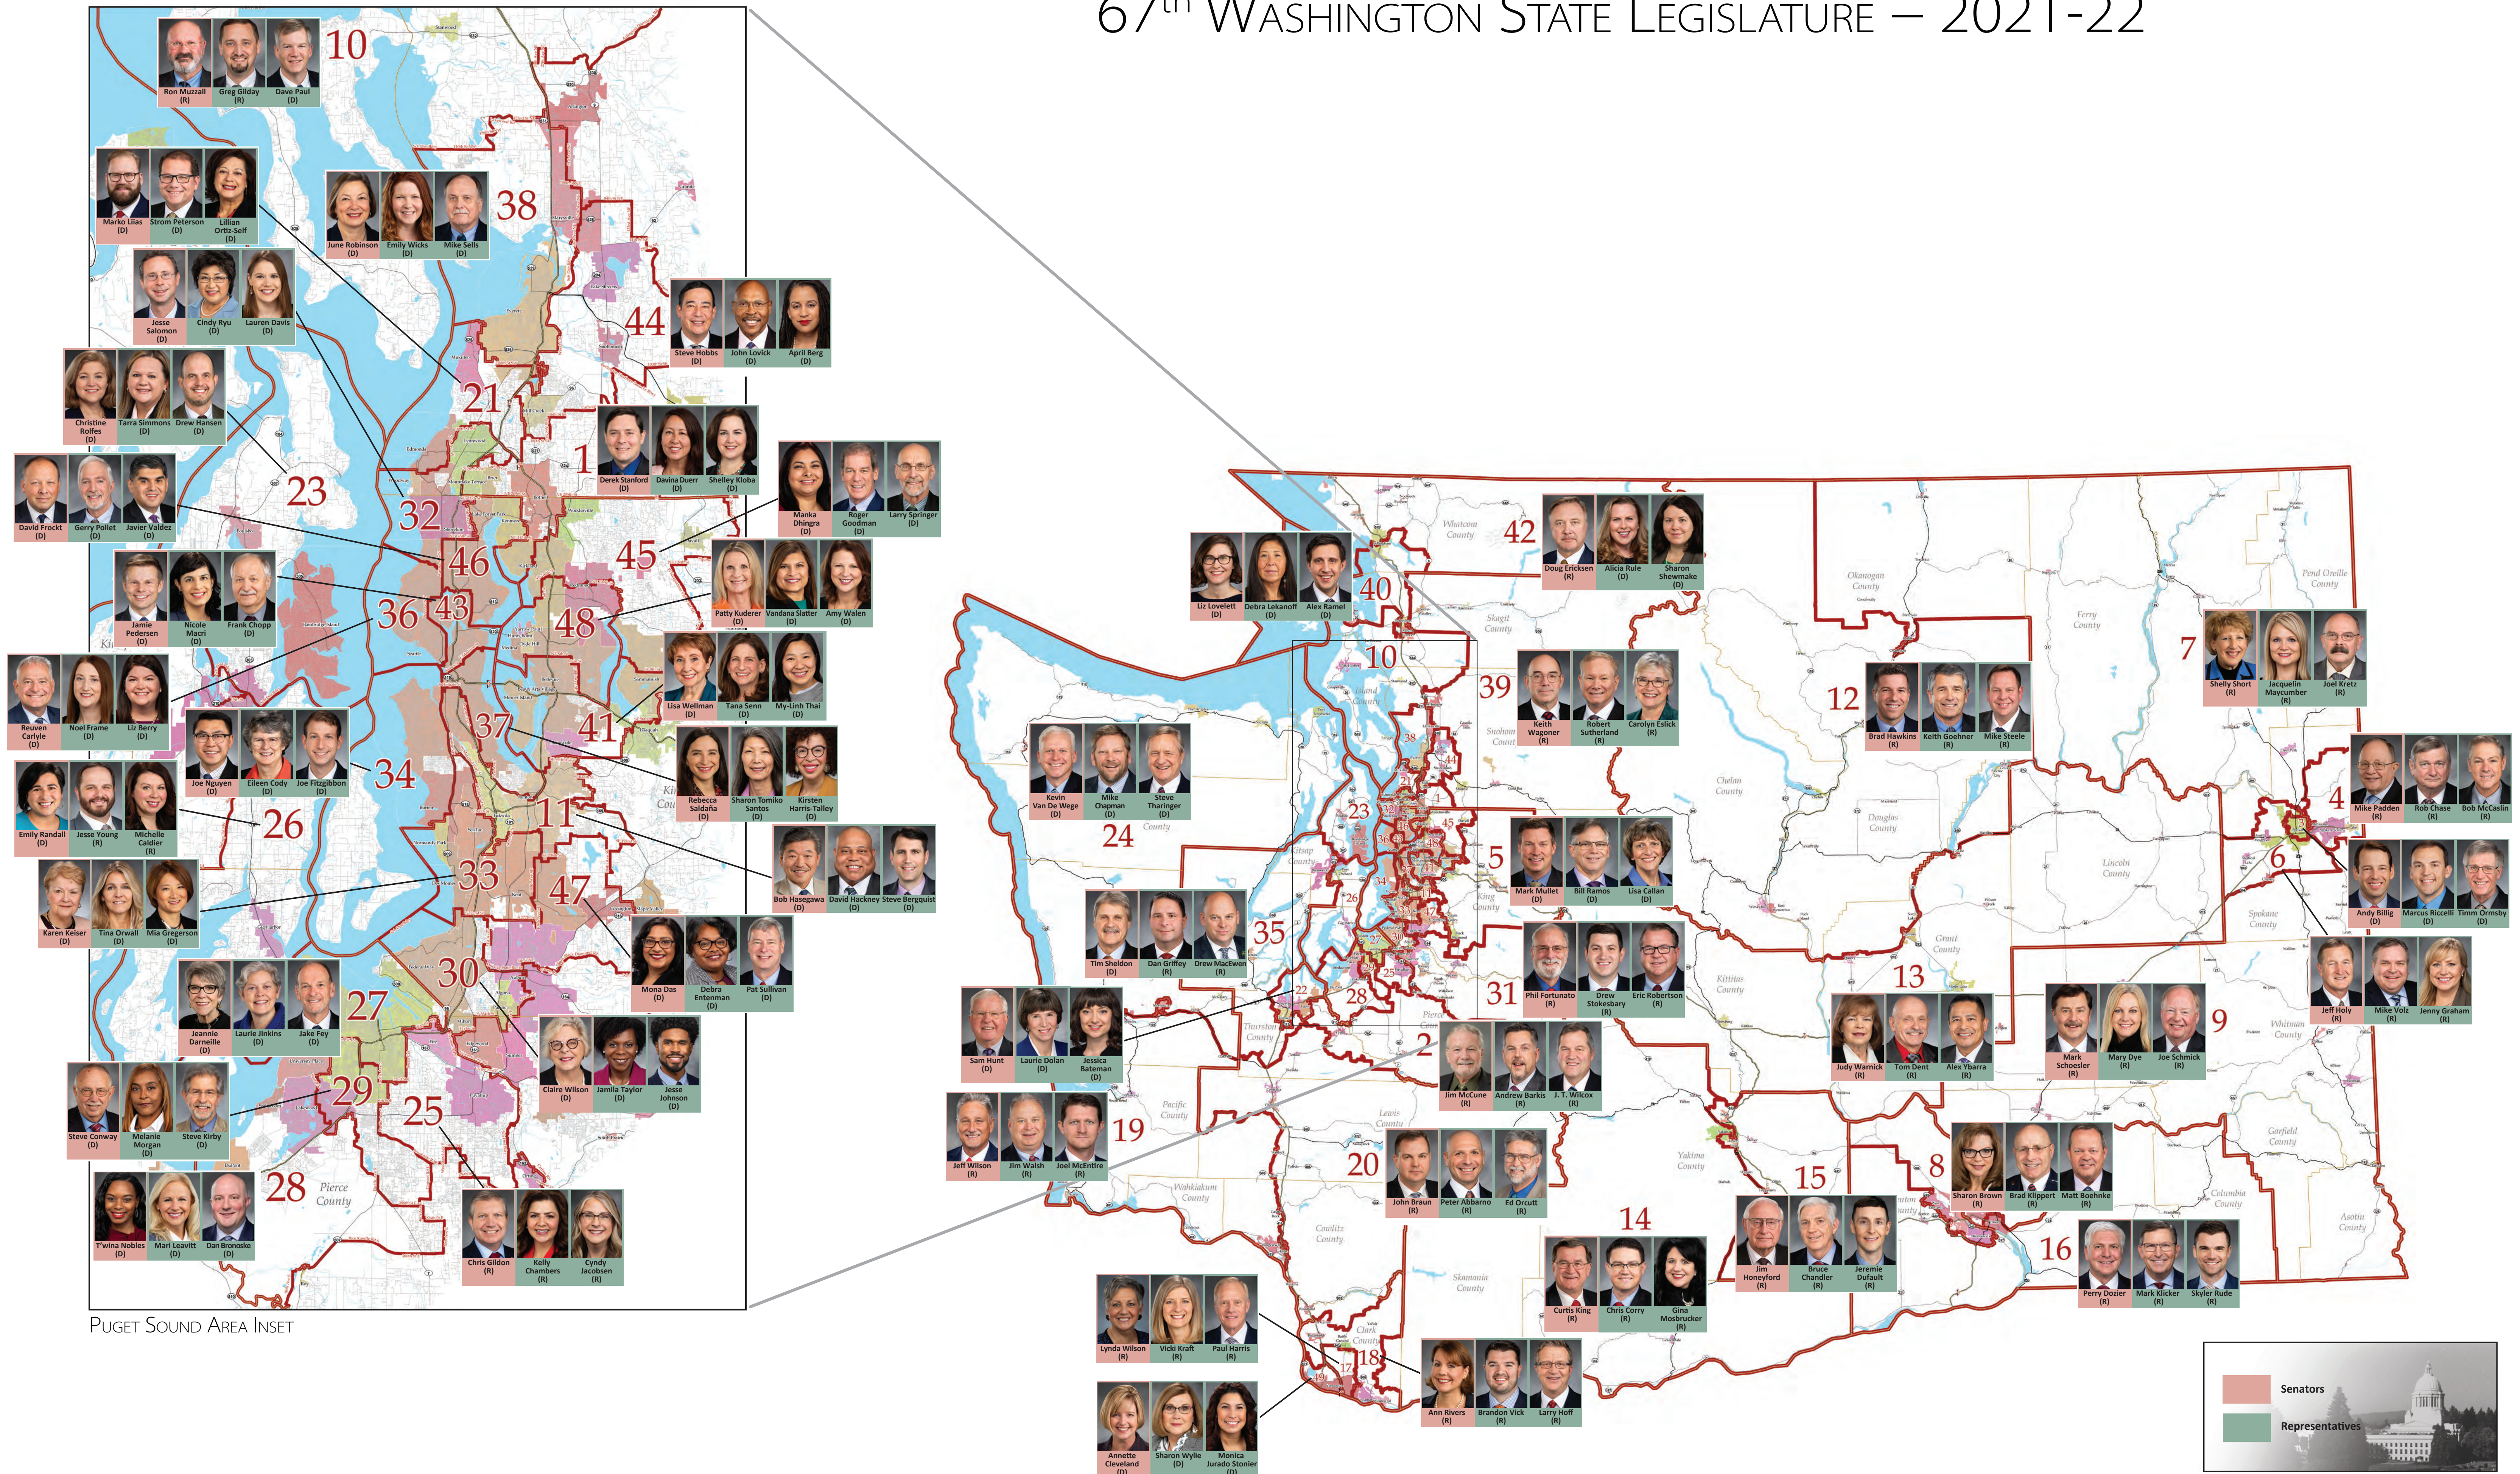

MEMBER PHOTO MAP OF LEGISLATIVE DISTRICTS

67th WASHINGTON STATE LEGISLATURE – 2021-22

PUGET SOUND AREA INSET