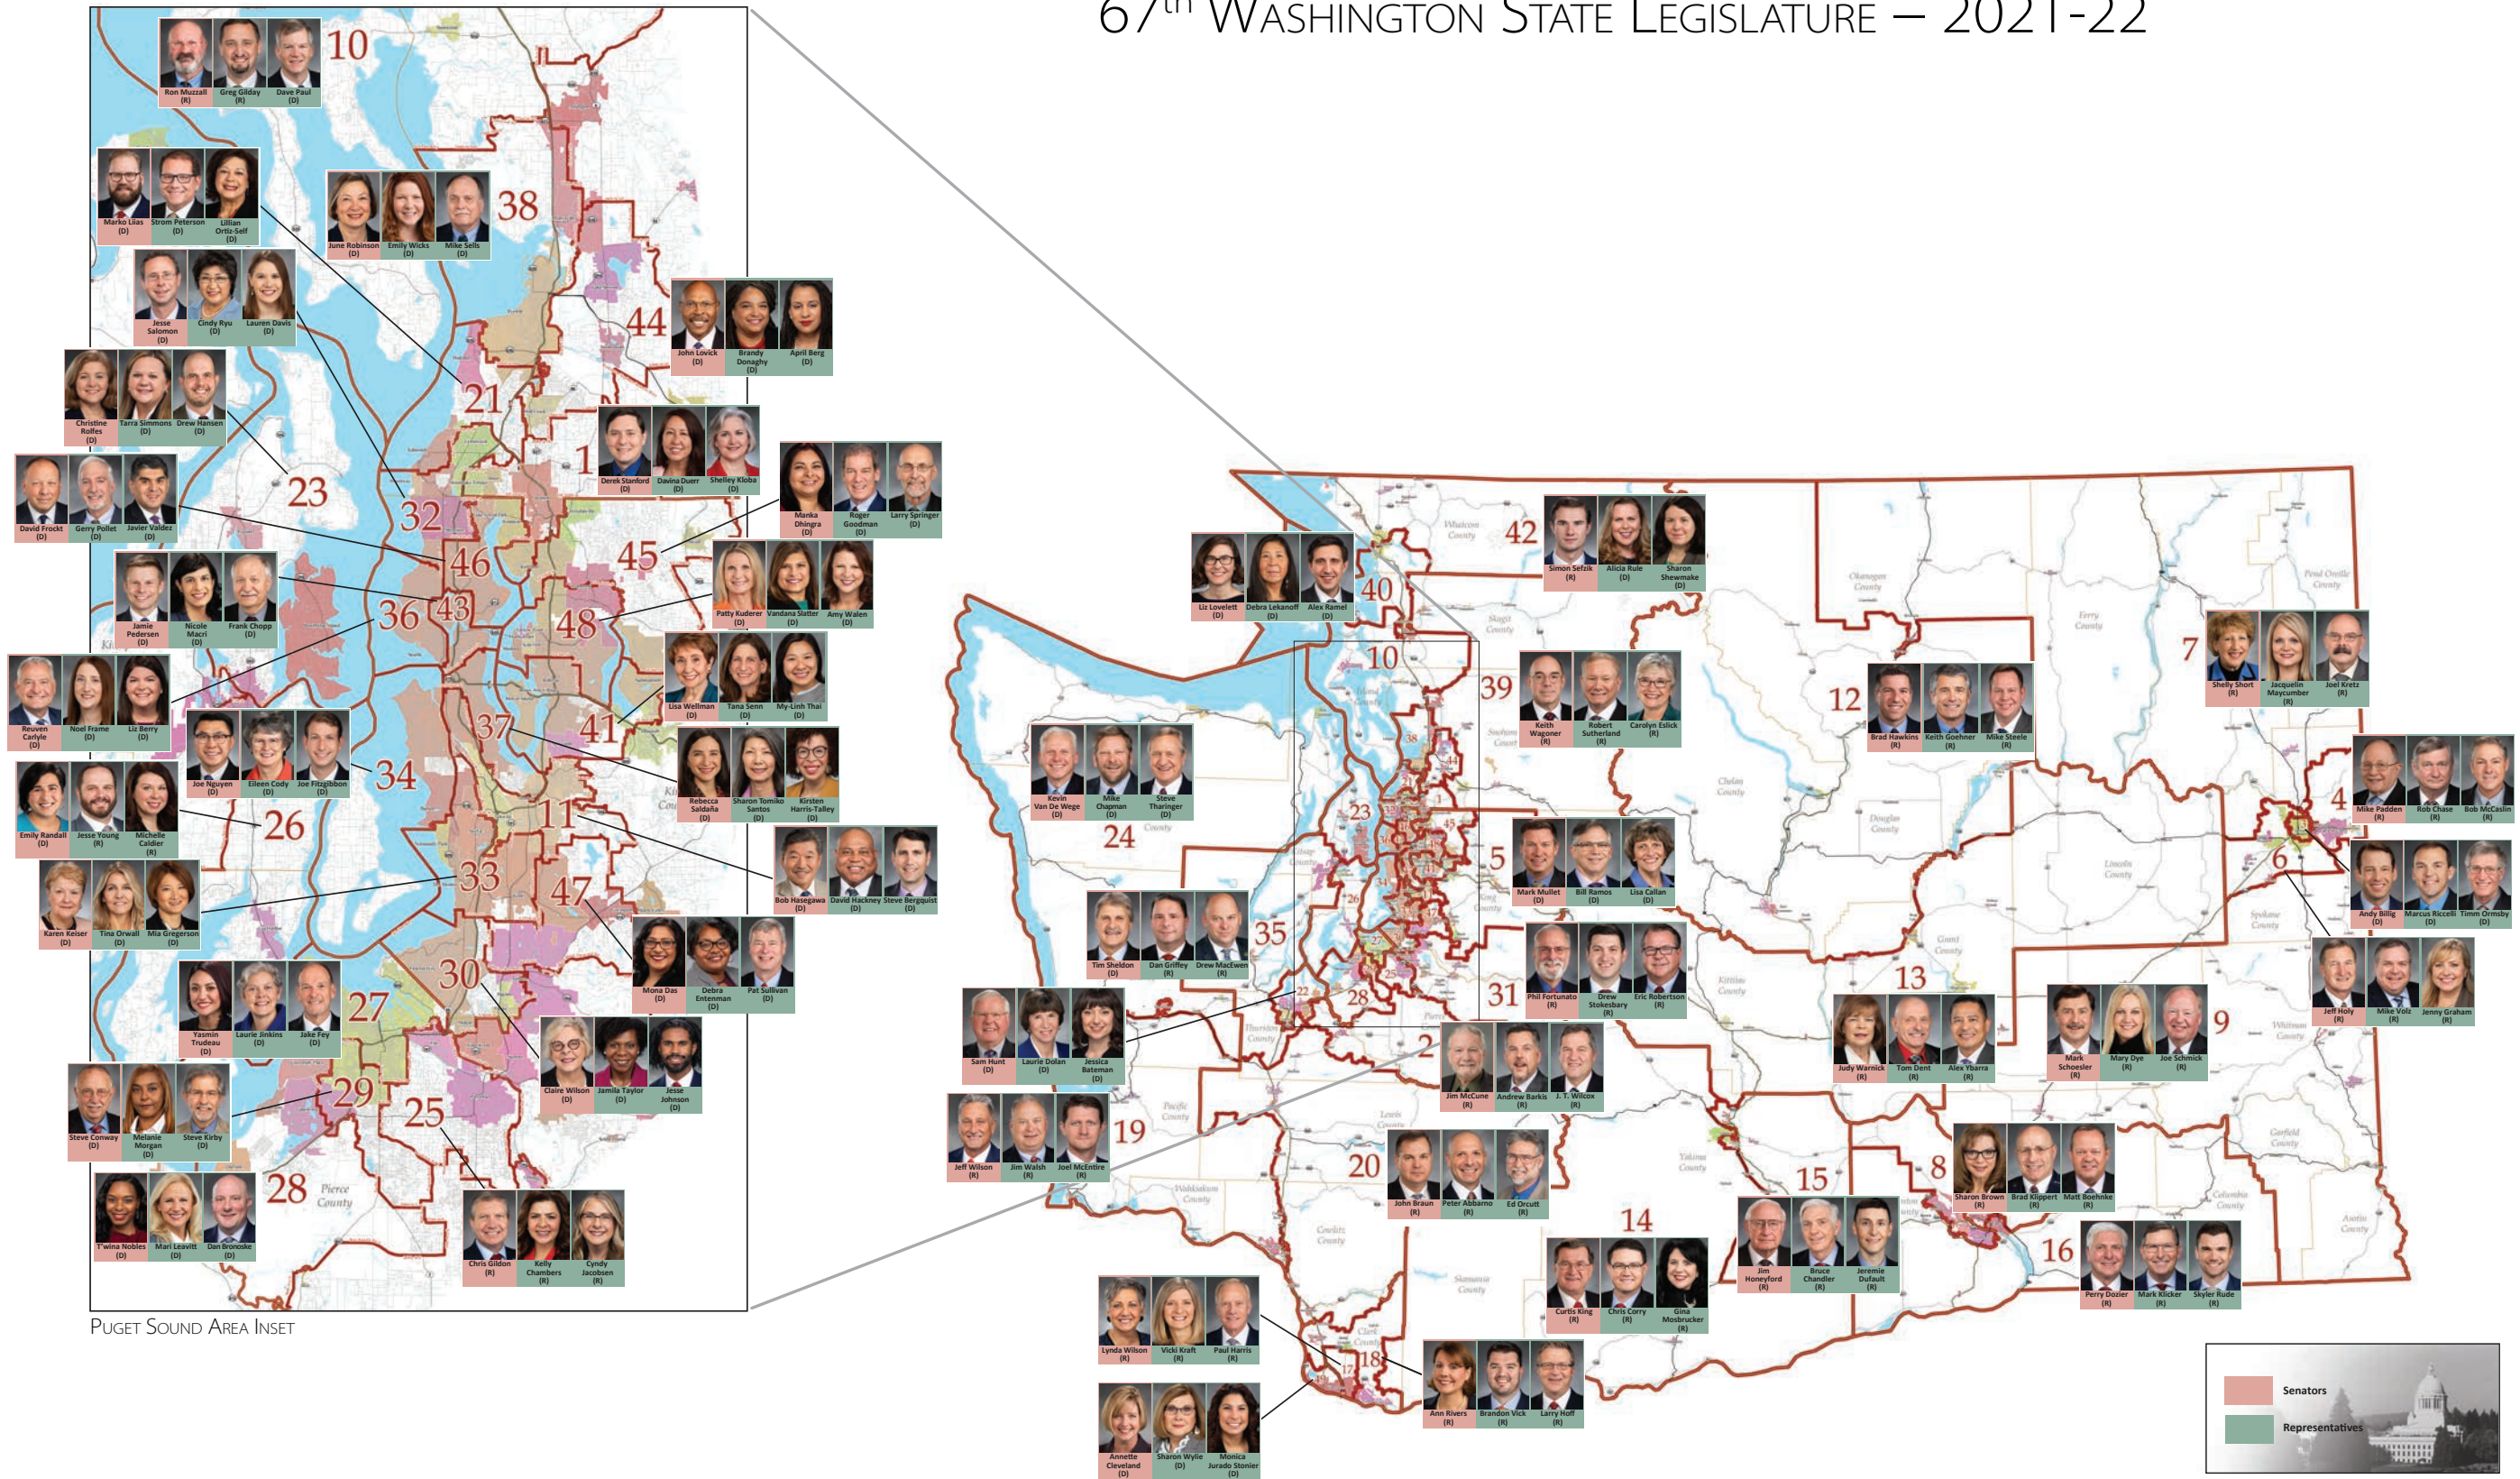

MEMBER PHOTO MAP OF LEGISLATIVE DISTRICTS

67th WASHINGTON STATE LEGISLATURE – 2021-22

PUGET SOUND AREA INSET